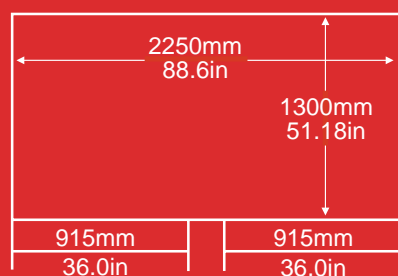

Dimensions

Height 935mm/36.8in
Depth 1473mm/58.0in
Width 635mm/25.0in

Weight

Drive Frame 39kg/86lbs
Support Handle 15kg/33lbs
Total Weight 54kg/119lbs

Clearances

Wheelchair loading/unloading requires a minimum straight line clearance of approximately 3m/10ft. The diagram below shows typical clearances required on turnback stairways. Dimensions vary with stairway width and operator experience. Consult Garaventa or your local representative for clearance verification.